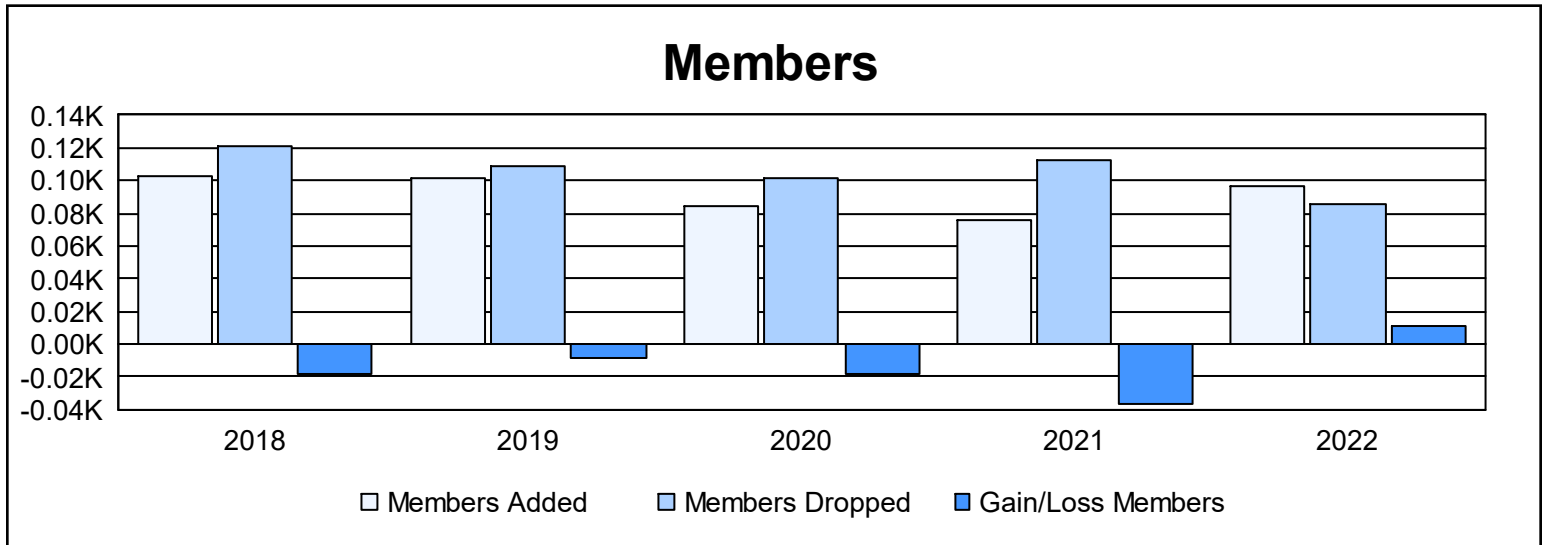

Year	New Clubs	Dropped Clubs	Gain/ Loss Clubs	New Members	Charter Members	Reinstate Members	Transfer Members	Total Member Added	Total Members Dropped	Gain/ Loss Members
2017-2018	0	1	-1	99	0	2	2	103	121	-18
2018-2019	0	0	0	92	0	6	3	101	109	-8
2019-2020	0	0	0	78	0	2	4	84	102	-18
2020-2021	0	0	0	69	0	2	5	76	113	-37
2021-2022	0	0	0	81	0	7	8	96	85	11
<b>Average</b>	<b>0</b>	<b>0</b>	<b>0</b>	<b>84</b>	<b>0</b>	<b>4</b>	<b>4</b>	<b>92</b>	<b>106</b>	<b>-14</b>

### Membership Composition June 2022 Cumulative