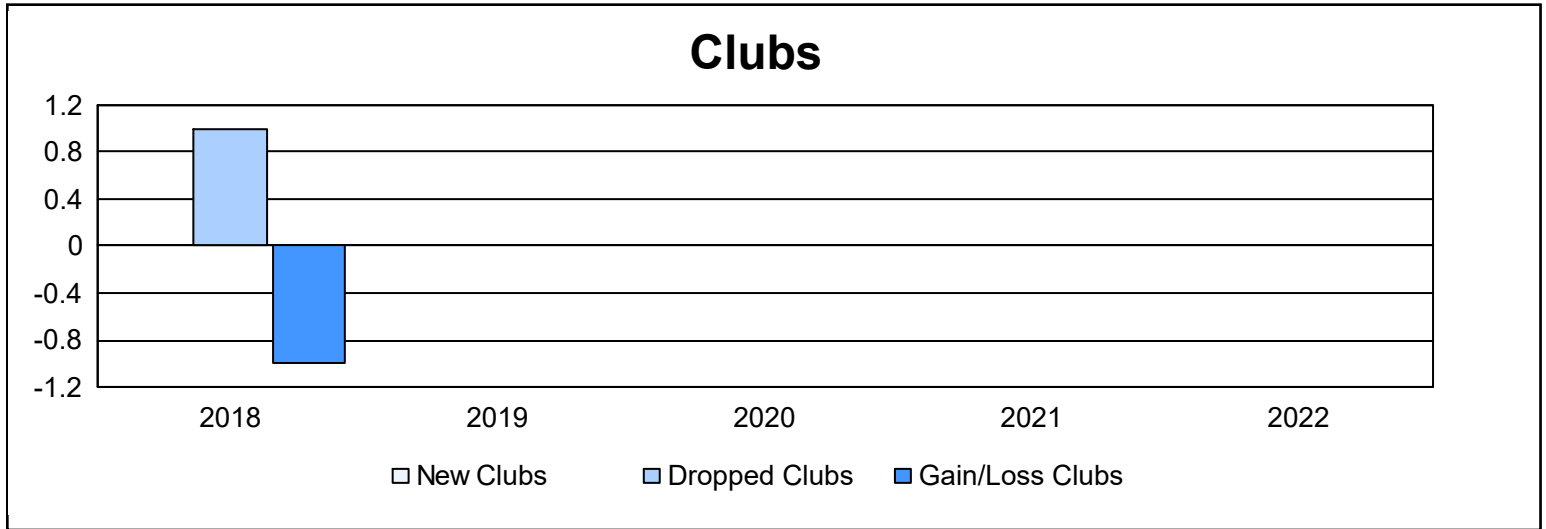

Year	New Clubs	Dropped Clubs	Gain/ Loss Clubs	New Members	Charter Members	Reinstate Members	Transfer Members	Total Member Added	Total Members Dropped	Gain/ Loss Members
2017-2018	0	1	-1	99	0	2	2	103	121	-18
2018-2019	0	0	0	92	0	6	3	101	109	-8
2019-2020	0	0	0	78	0	2	4	84	102	-18
2020-2021	0	0	0	69	0	2	5	76	113	-37
2021-2022	0	0	0	81	0	7	8	96	85	11
<b>Average</b>	<b>0</b>	<b>0</b>	<b>0</b>	<b>84</b>	<b>0</b>	<b>4</b>	<b>4</b>	<b>92</b>	<b>106</b>	<b>-14</b>

### Membership Composition June 2022 Cumulative